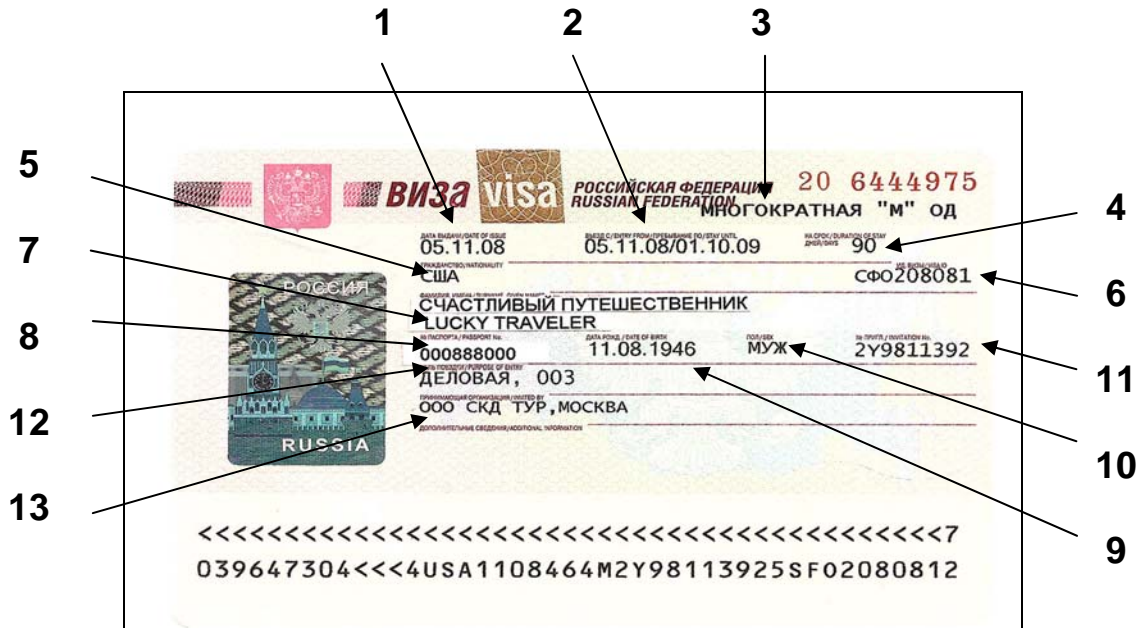

HOW TO READ YOUR RUSSIAN VISA (new type)

1. **Date of issue:**
IMPORTANT:
Date format – Day/Month/Year
22.05.08 stands for 22 May, 2008
2. **Dates of visa validity – entry from/ exit until (November 05, 2008 – from this date you may enter Russia; October 01, 2009 – by this date you must leave Russia).**
IMPORTANT:
Date format – Day/Month/Year
04.06.08 stands for 04 June, 2008
3. **Number of entries allowed:**
ОДНОКРАТНАЯ – Single entry
ДВУКРАТНАЯ – Double entry
МНОГОКРАТНАЯ – Multiple entry
4. **Duration of stay in Russia (in days)**
5. **Applicant's nationality:**
США – USA
КАНАДА – Canada
6. **Visa identification number**
For internal use only
7. **Surname (Last name), Given names**
8. **Applicant's passport number**
9. **Applicant's date of birth**
IMPORTANT:
Date format – Day/Month/Year
23.07.08 stands for 23 July, 2008
10. **Applicant's gender**
МУЖ – Male
ЖЕН – Female
11. **Invitation number**
12. **Purpose of entry to Russia**
(type of visa)
ТУРИЗМ – Tourism
КОММЕРЧЕСКАЯ – Business visa
ДЕЛОВАЯ – Business visa
ЧАСТНАЯ – Private visa
13. **Inviting party in Russia**
Name of the inviting organization, Russian tourist agency or hotel that issued the invitation with it's reference number (license number).